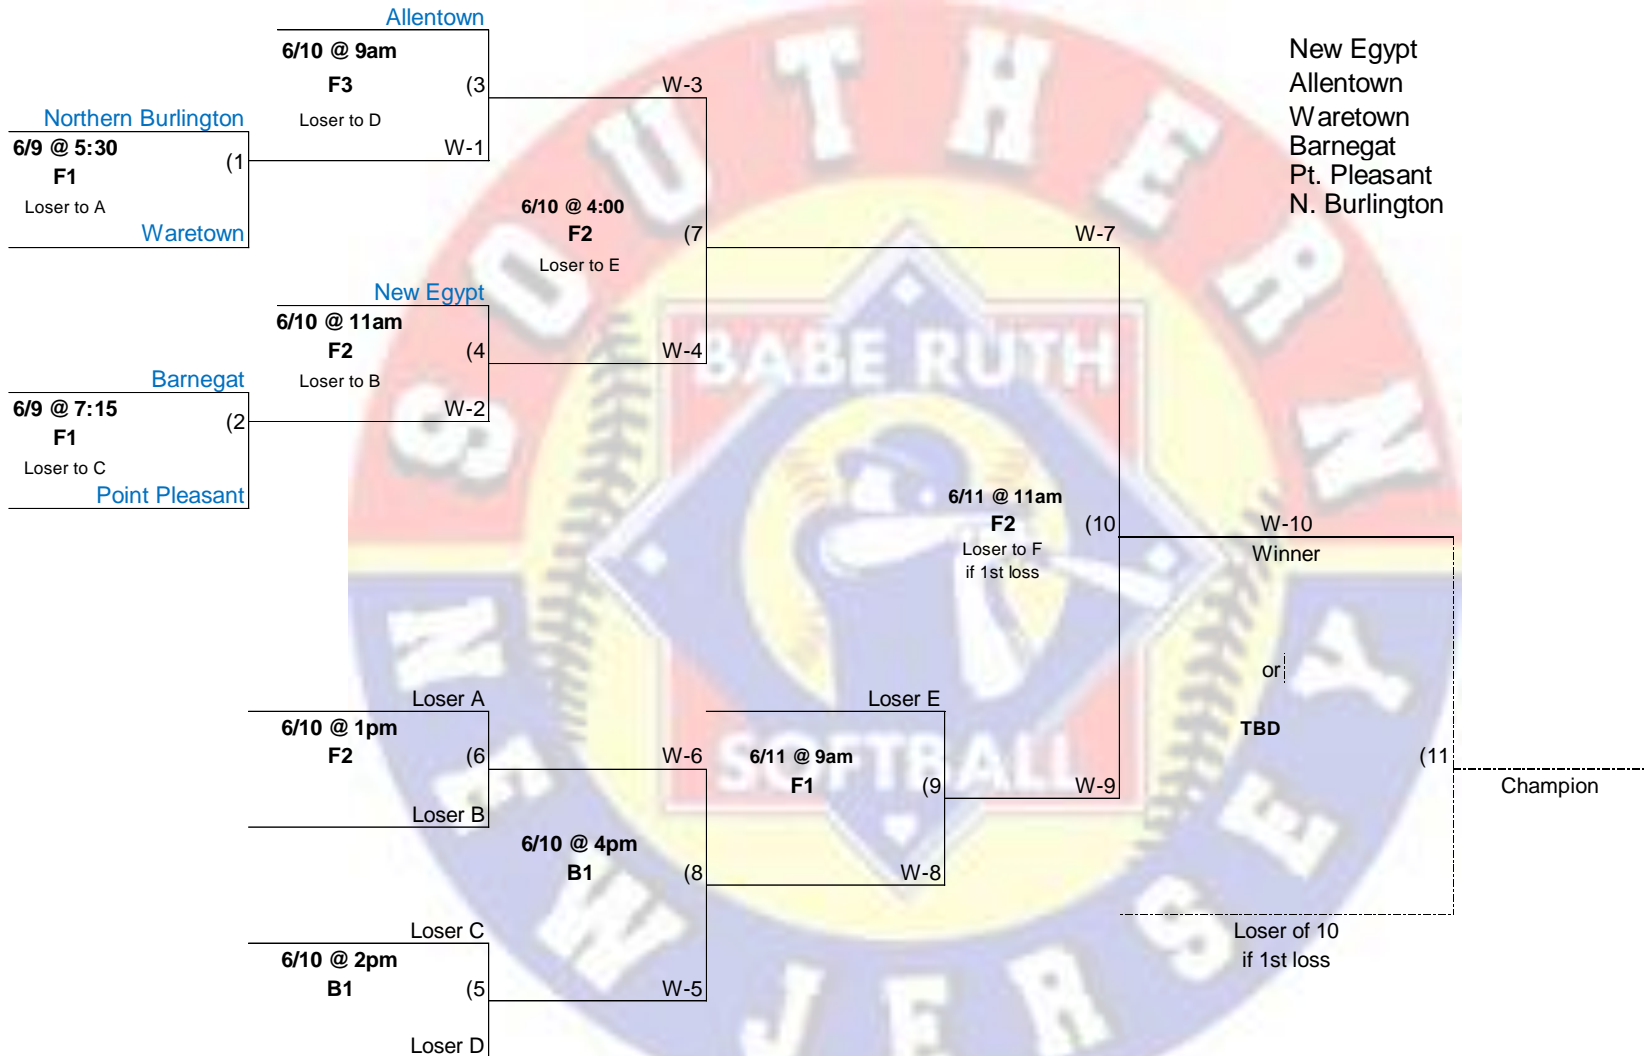

Magnolia Ave

SNJ Babe Ruth Softball 2023 Northern District

8U Tournament

June 7th – 11th at New Egypt

Northern Burlington

6/9 @ 6pm

F3 (1)

Loser to A

F3

Loser B

6/11 @ 9am (6)

F2

Loser to D
If 1st loss

W-3

W-5

New Egypt

Champion

Loser D

if 1st loss

SNJ Babe Ruth Softball 2023 Northern District

10U Tournament

June 7th – 11th at New Egypt

SNJ Babe Ruth Softball 2023 Northern District

12U Tournament

June 7th – 11th at New Egypt

SNJ Babe Ruth Softball 2023 Northern District

14U Tournament

June 7th – 11th at New Egypt