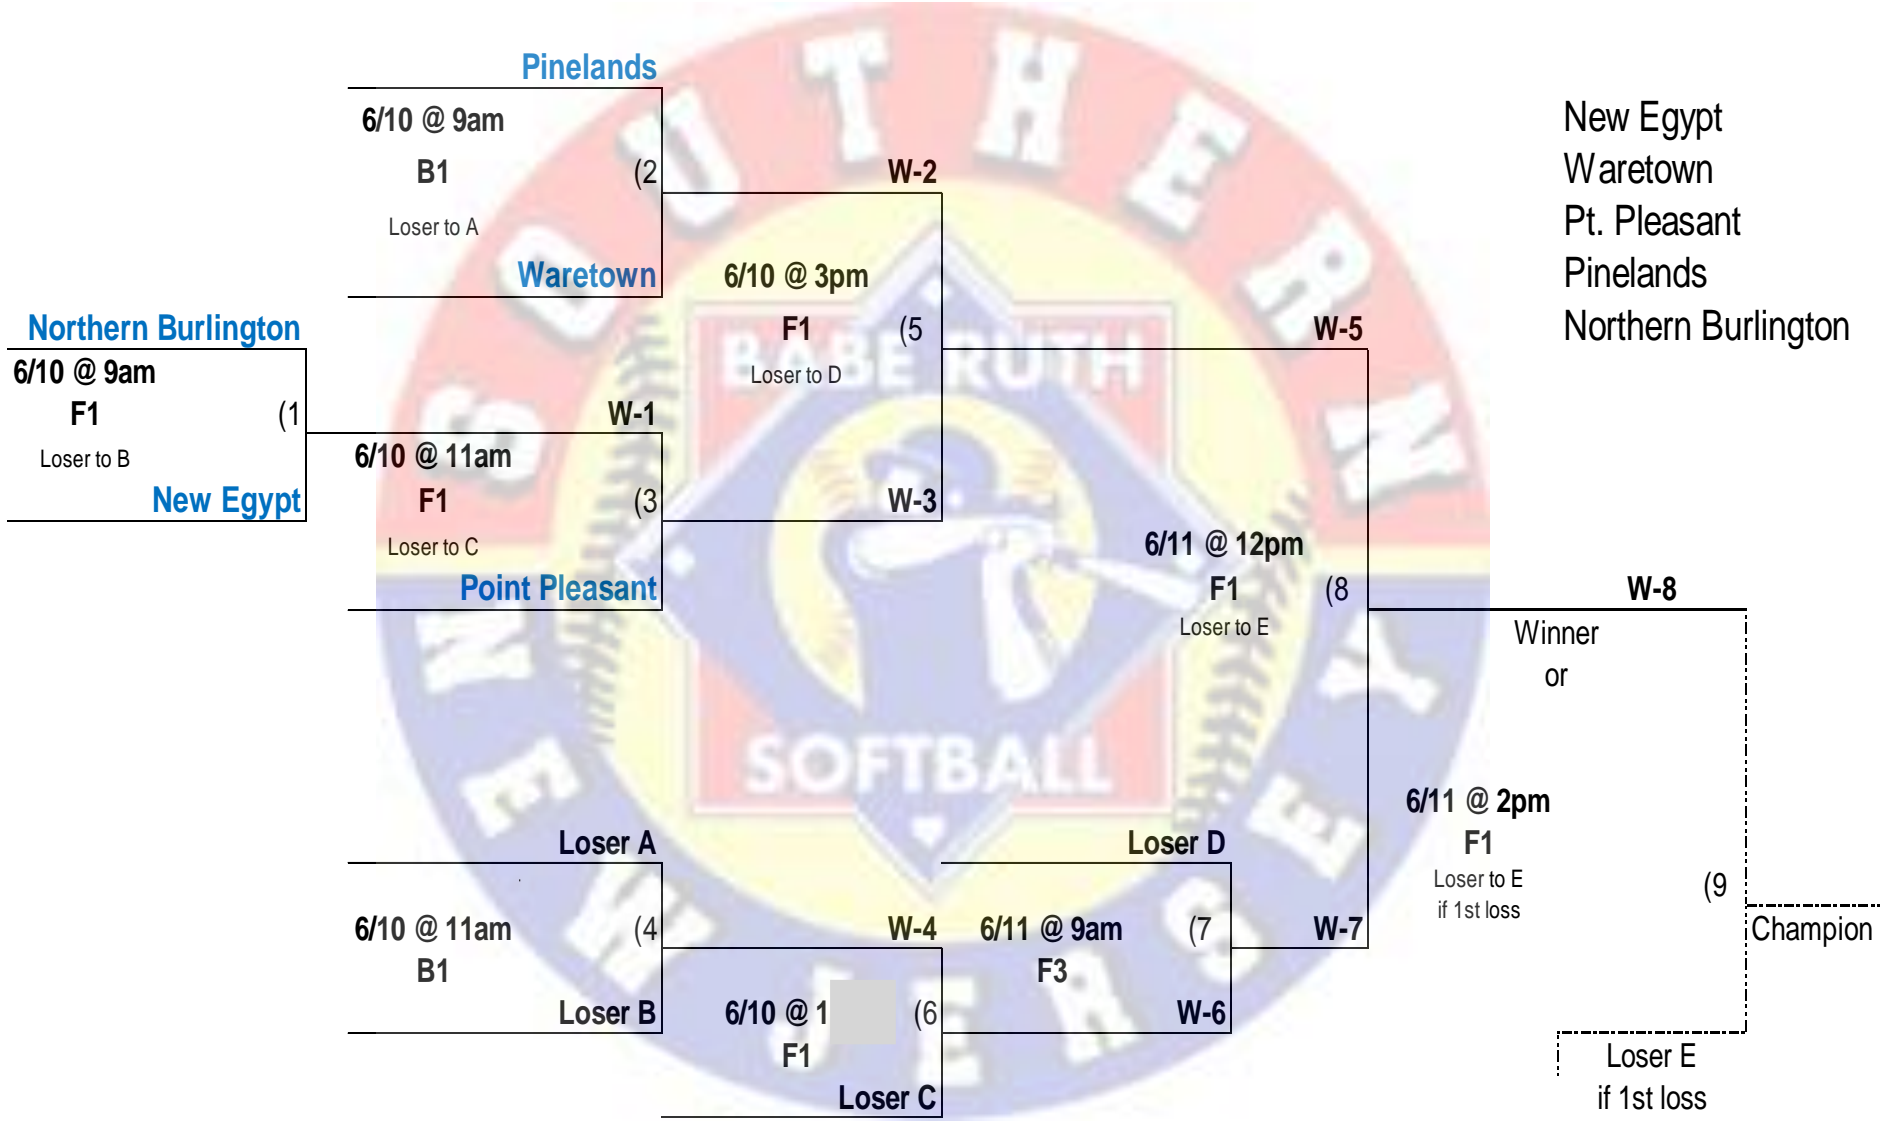

New Egypt

Sacred Heart

6/9 @ 6pm

F2 (2)

Loser to B

Waretown

6/10 @ 10:30

F3 (3)

F3

Loser B

6/11 @ 9am (6)

F2

Loser to D
If 1st loss

W-3

W-5

New Egypt

Champion

Loser D

if 1st loss

SNJ Babe Ruth Softball 2023 Northern District

10U Tournament

June 7th – 11th at New Egypt

SNJ Babe Ruth Softball 2023 Northern District

12U Tournament

June 7th – 11th at New Egypt

SNJ Babe Ruth Softball 2023 Northern District

14U Tournament

June 7th – 11th at New Egypt