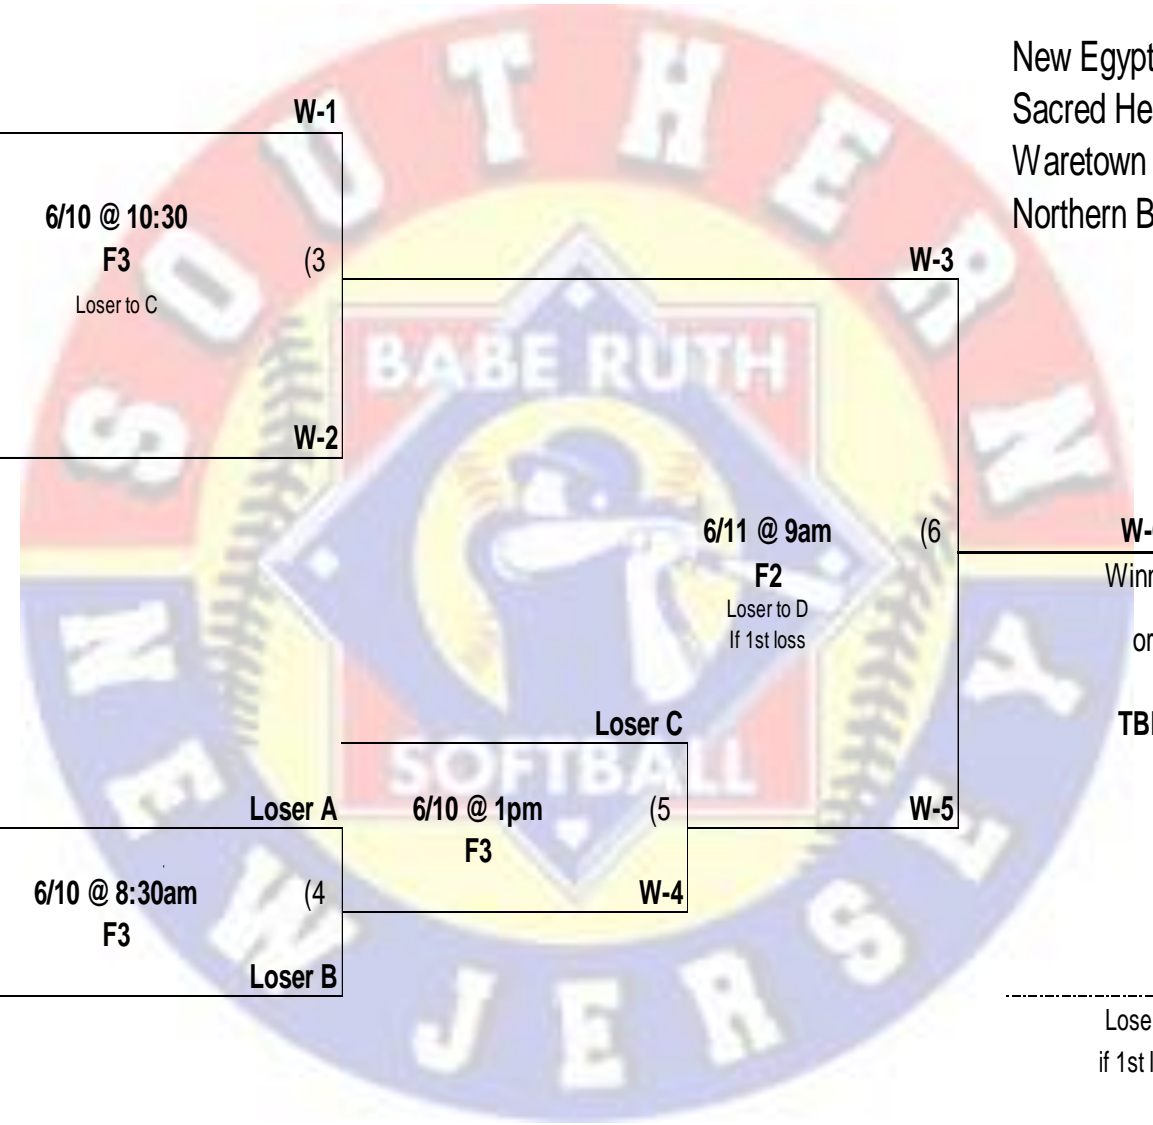

Magnolia Ave

SNJ Babe Ruth Softball 2023 Northern District

8U Tournament

June 7th – 11th at New Egypt

Northern Burlington

6/9 @ 6pm

F3 (1)

Loser to A

F3

Loser B

6/11 @ 9am (6)

F2

Loser to D
If 1st loss

W-3

W-5

New Egypt

Champion

Loser D

if 1st loss

SNJ Babe Ruth Softball 2023 Northern District

10U Tournament

June 7th – 11th at New Egypt

SNJ Babe Ruth Softball 2023 Northern District

12U Tournament

June 7th – 11th at New Egypt

SNJ Babe Ruth Softball 2023 Northern District

14U Tournament

June 7th – 11th at New Egypt